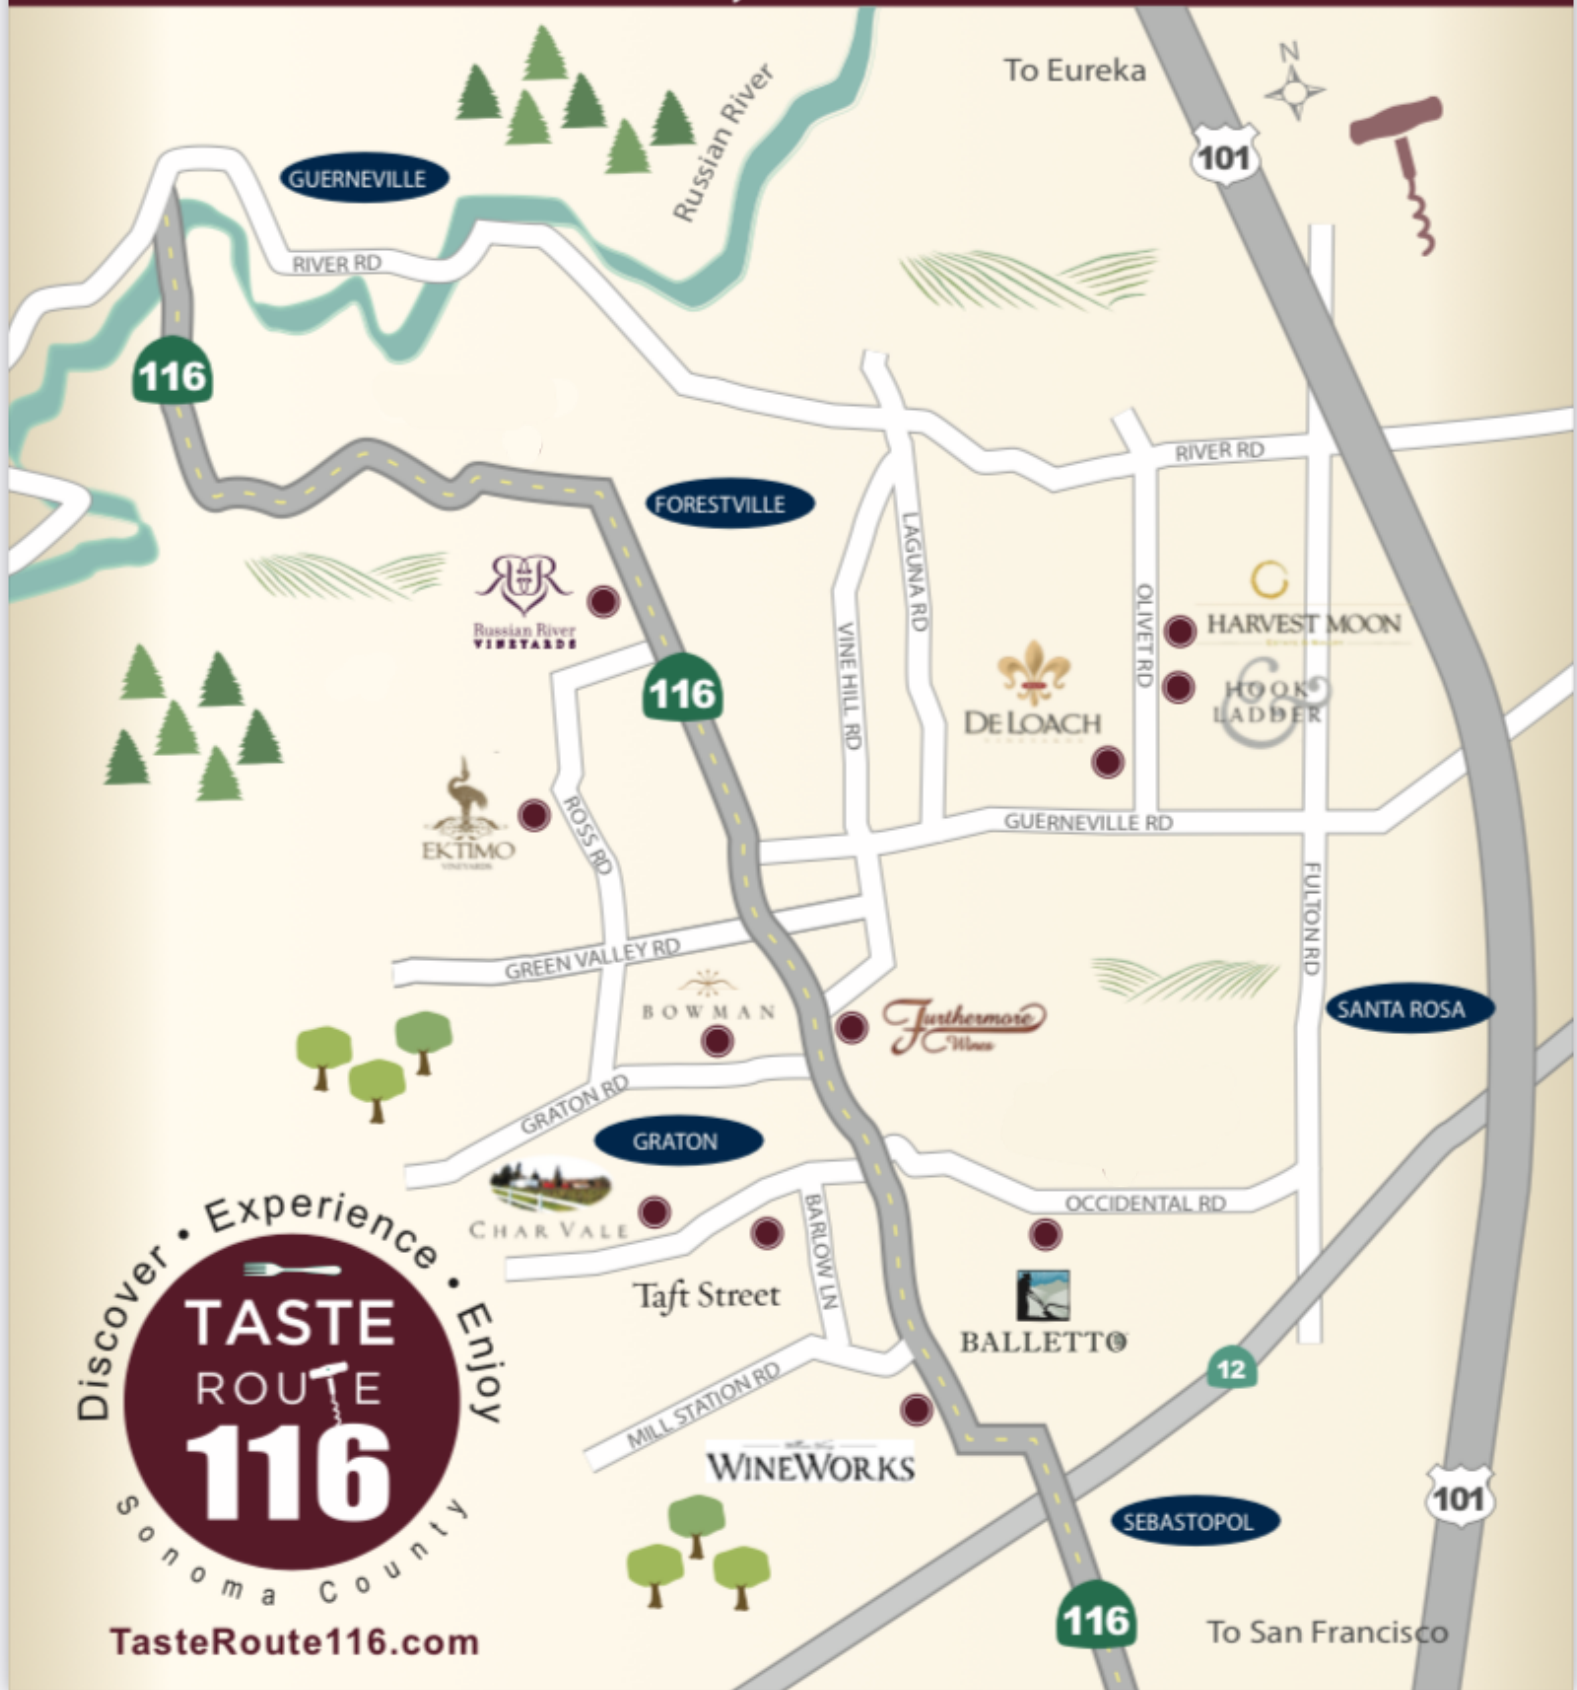

# Visit Russian River Valley — TASTE ROUTE 116

Discover • Experience • Enjoy  
**TASTE ROUTE 116**  
Sonoma County

[TasteRoute116.com](http://TasteRoute116.com)